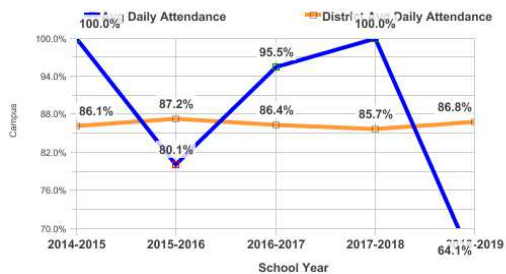

Average Daily Attendance

Yearly Campus Avg Daily Attendance Compared to District Avg Daily Attendance