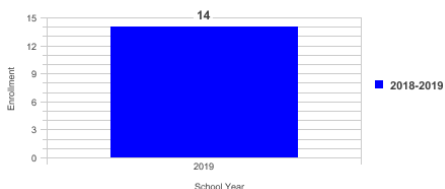

About this Page

Y&J Alternative Program 2 (1172)
Principal Michael Allen
30 HART STREET

Grades: 8-12 (Unspecified)

Enrollment Trend

BEDS Day Enrollment Trend

NOTE: Current school year data is Enrollment as of the previous school day.