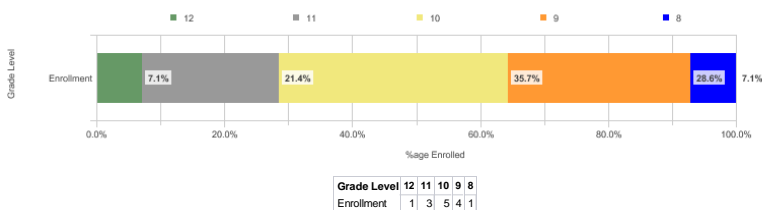

Enrollment by Grade Level

Grade Level