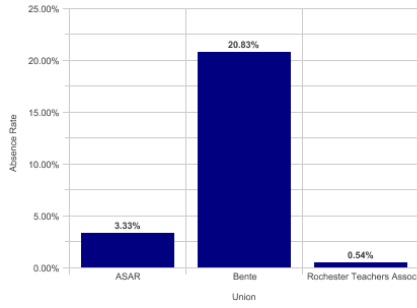

Staff Absence

Union	# of Employees	Total # of Hours Absent	Standard Hours	Absence Rate
ASAR	1	16.00	480.00	3.33%
Bente	1	100.00	480.00	20.83%
Rochester Teachers Assoc	31	66.50	12355.00	0.54%