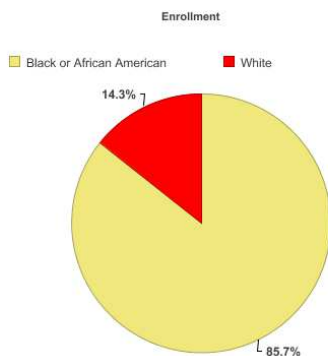

Enrollment by Demographics