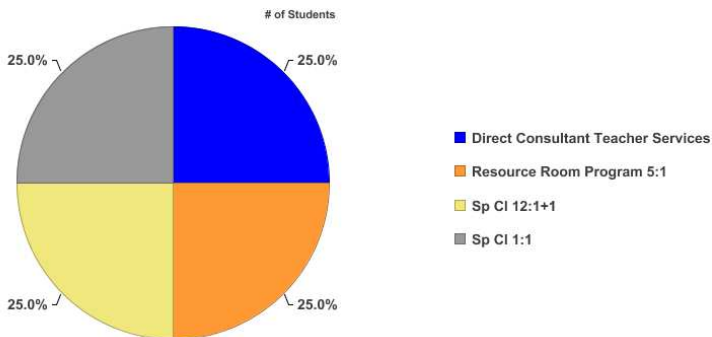

Enrollment by Primary SWD Services

Campus Enrollment by Primary SWD Services