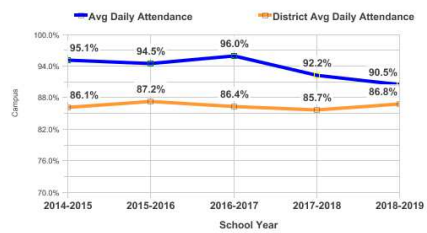

Average Daily Attendance