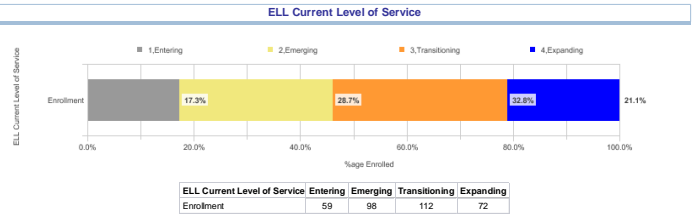

Enrollment by ELL Current Level of Service