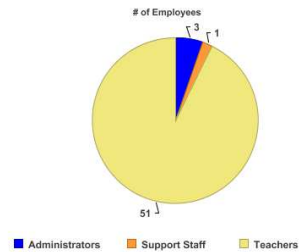

Campus Staff Distribution