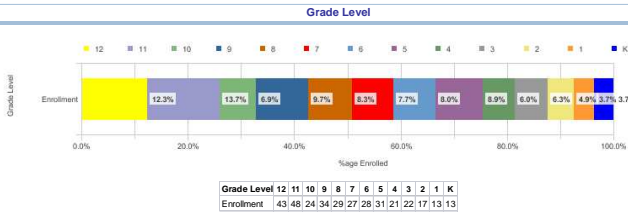

Enrollment by Grade Level