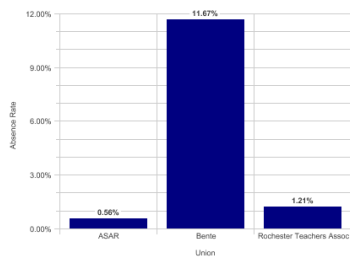

Staff Distribution

Staff Absence

Union	# of Employees	Total # of Hours Absent	Standard Hours	Absence Rate
ASAR	3	8.00	1440.00	0.56%
Bente	1	56.00	480.00	11.67%
Rochester Teachers Assoc	51	245.00	20300.00	1.21%