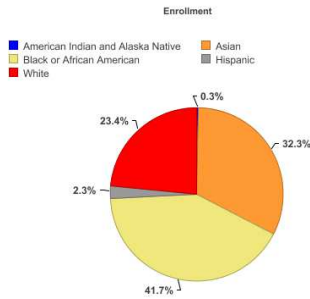

Enrollment by Student Classification

Enrollment by Student Classification

Enrollment by Demographics