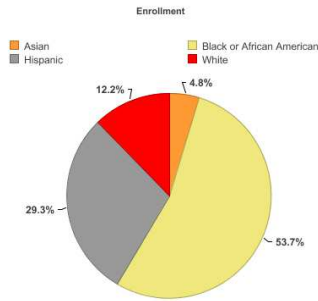

Enrollment by Student Classification

Enrollment by Student Classification

Enrollment by Demographics