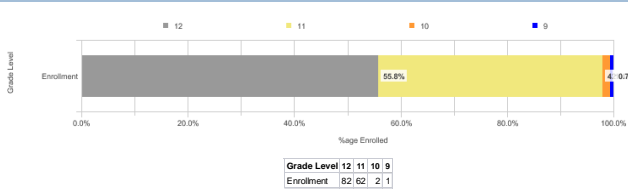

Enrollment by Grade Level

Grade Level