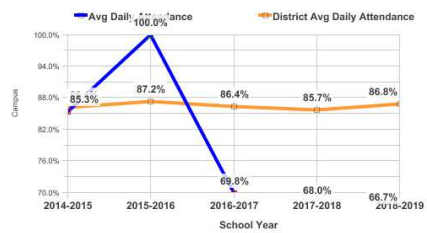

Average Daily Attendance

Yearly Campus Avg Daily Attendance Compared to District Avg Daily Attendance