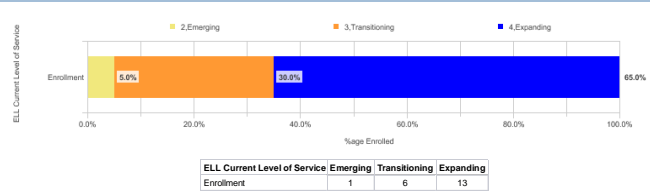

Enrollment by ELL Current Level of Service

ELL Current Level of Service