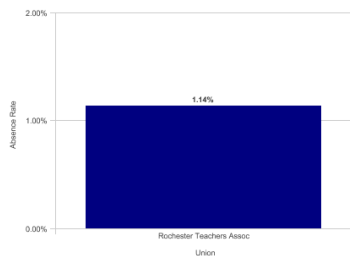

Staff Distribution

Staff Absence

Union	# of Employees	Total # of Hours Absent	Standard Hours	Absence Rate
Rochester Teachers Assoc	20	70.00	6160.00	1.14%