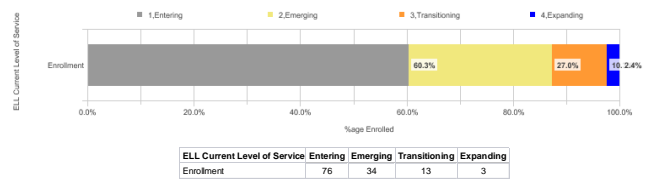

Enrollment by ELL Current Level of Service

ELL Current Level of Service