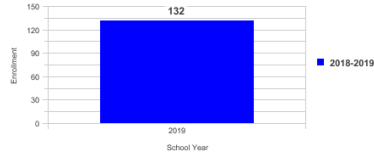

About this Page

School Name
Bilingual Spanish Academy

Enrollment Trend

BEDS Day Enrollment Trend

NOTE: Current school year data is Enrollment as of the previous school day.