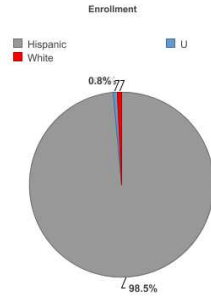

Enrollment by Student Classification

Enrollment by Student Classification

Enrollment by Demographics