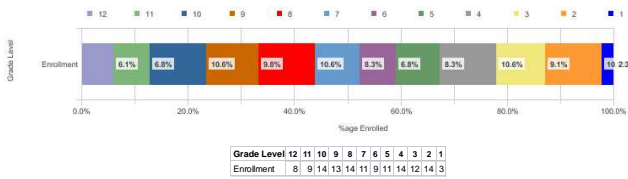

Enrollment by Grade Level

Grade Level