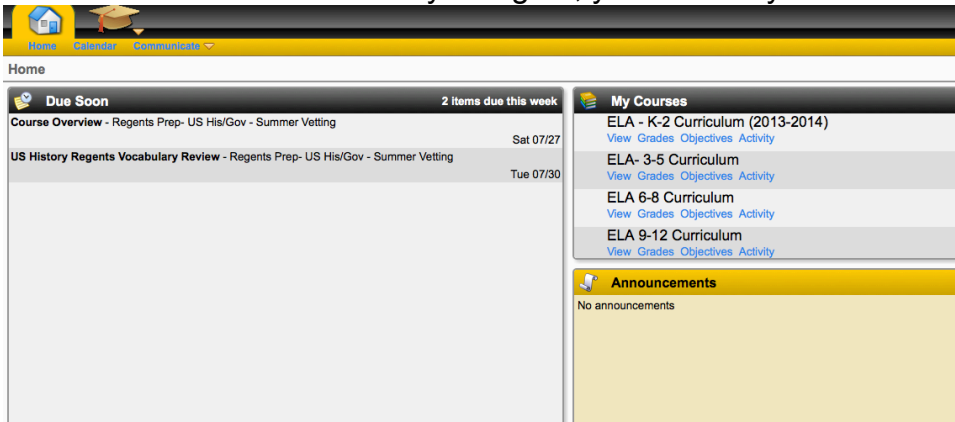

3. Home Screen - When you log on, you will see your Home screen.

4. Under "My Courses" - Click "view

5. To Get Back to all Curriculum Choices - Click the home icon on top left

For assistance please email or call:

Email: eLearning@rcsdk12.org

Phone: 262-8164