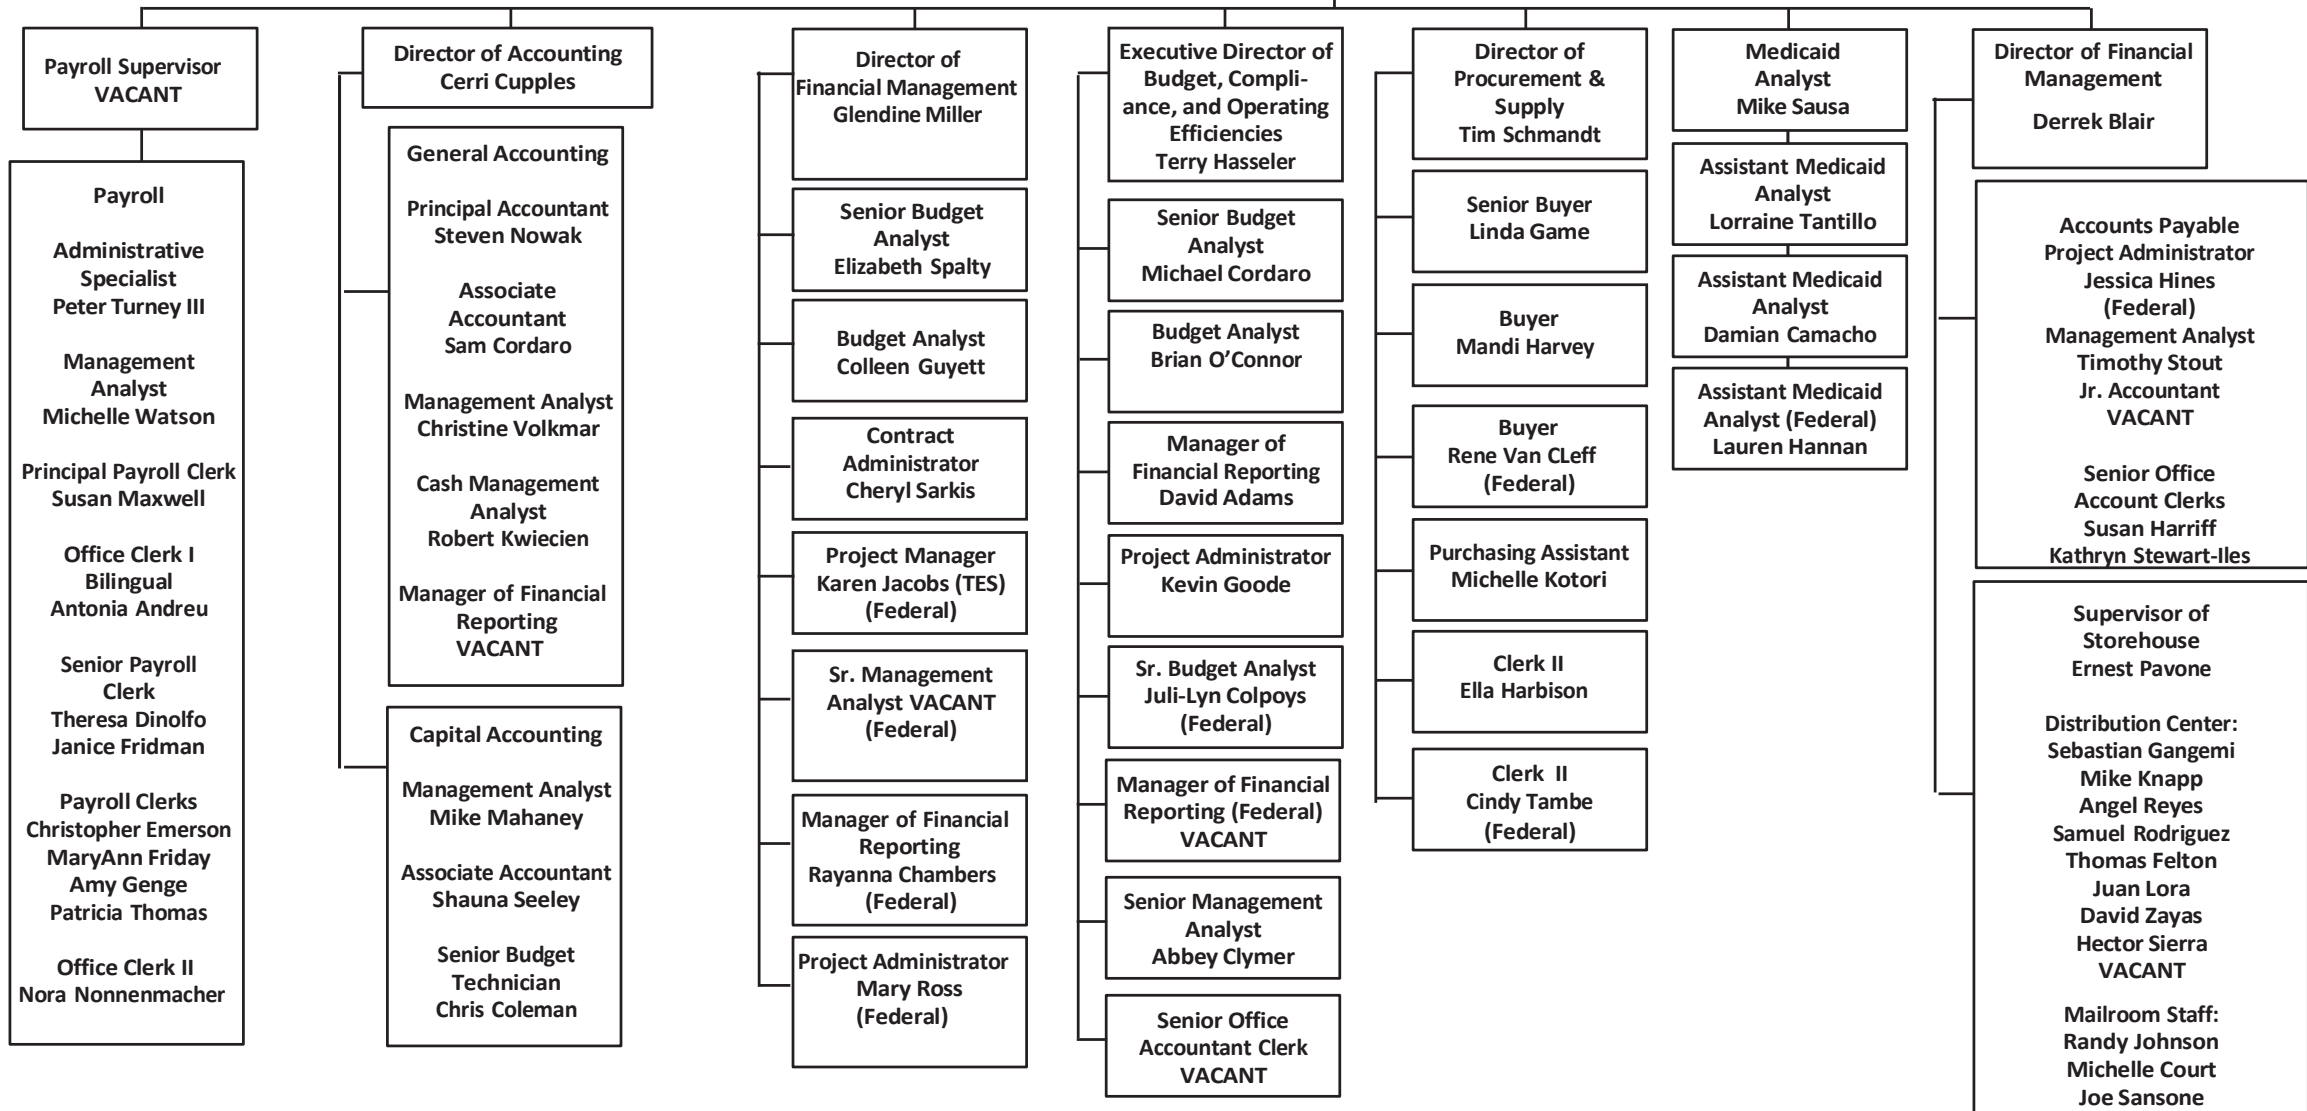

Rochester City School District - Department of Finance

**Chief Financial Officer
Vernon Connors**