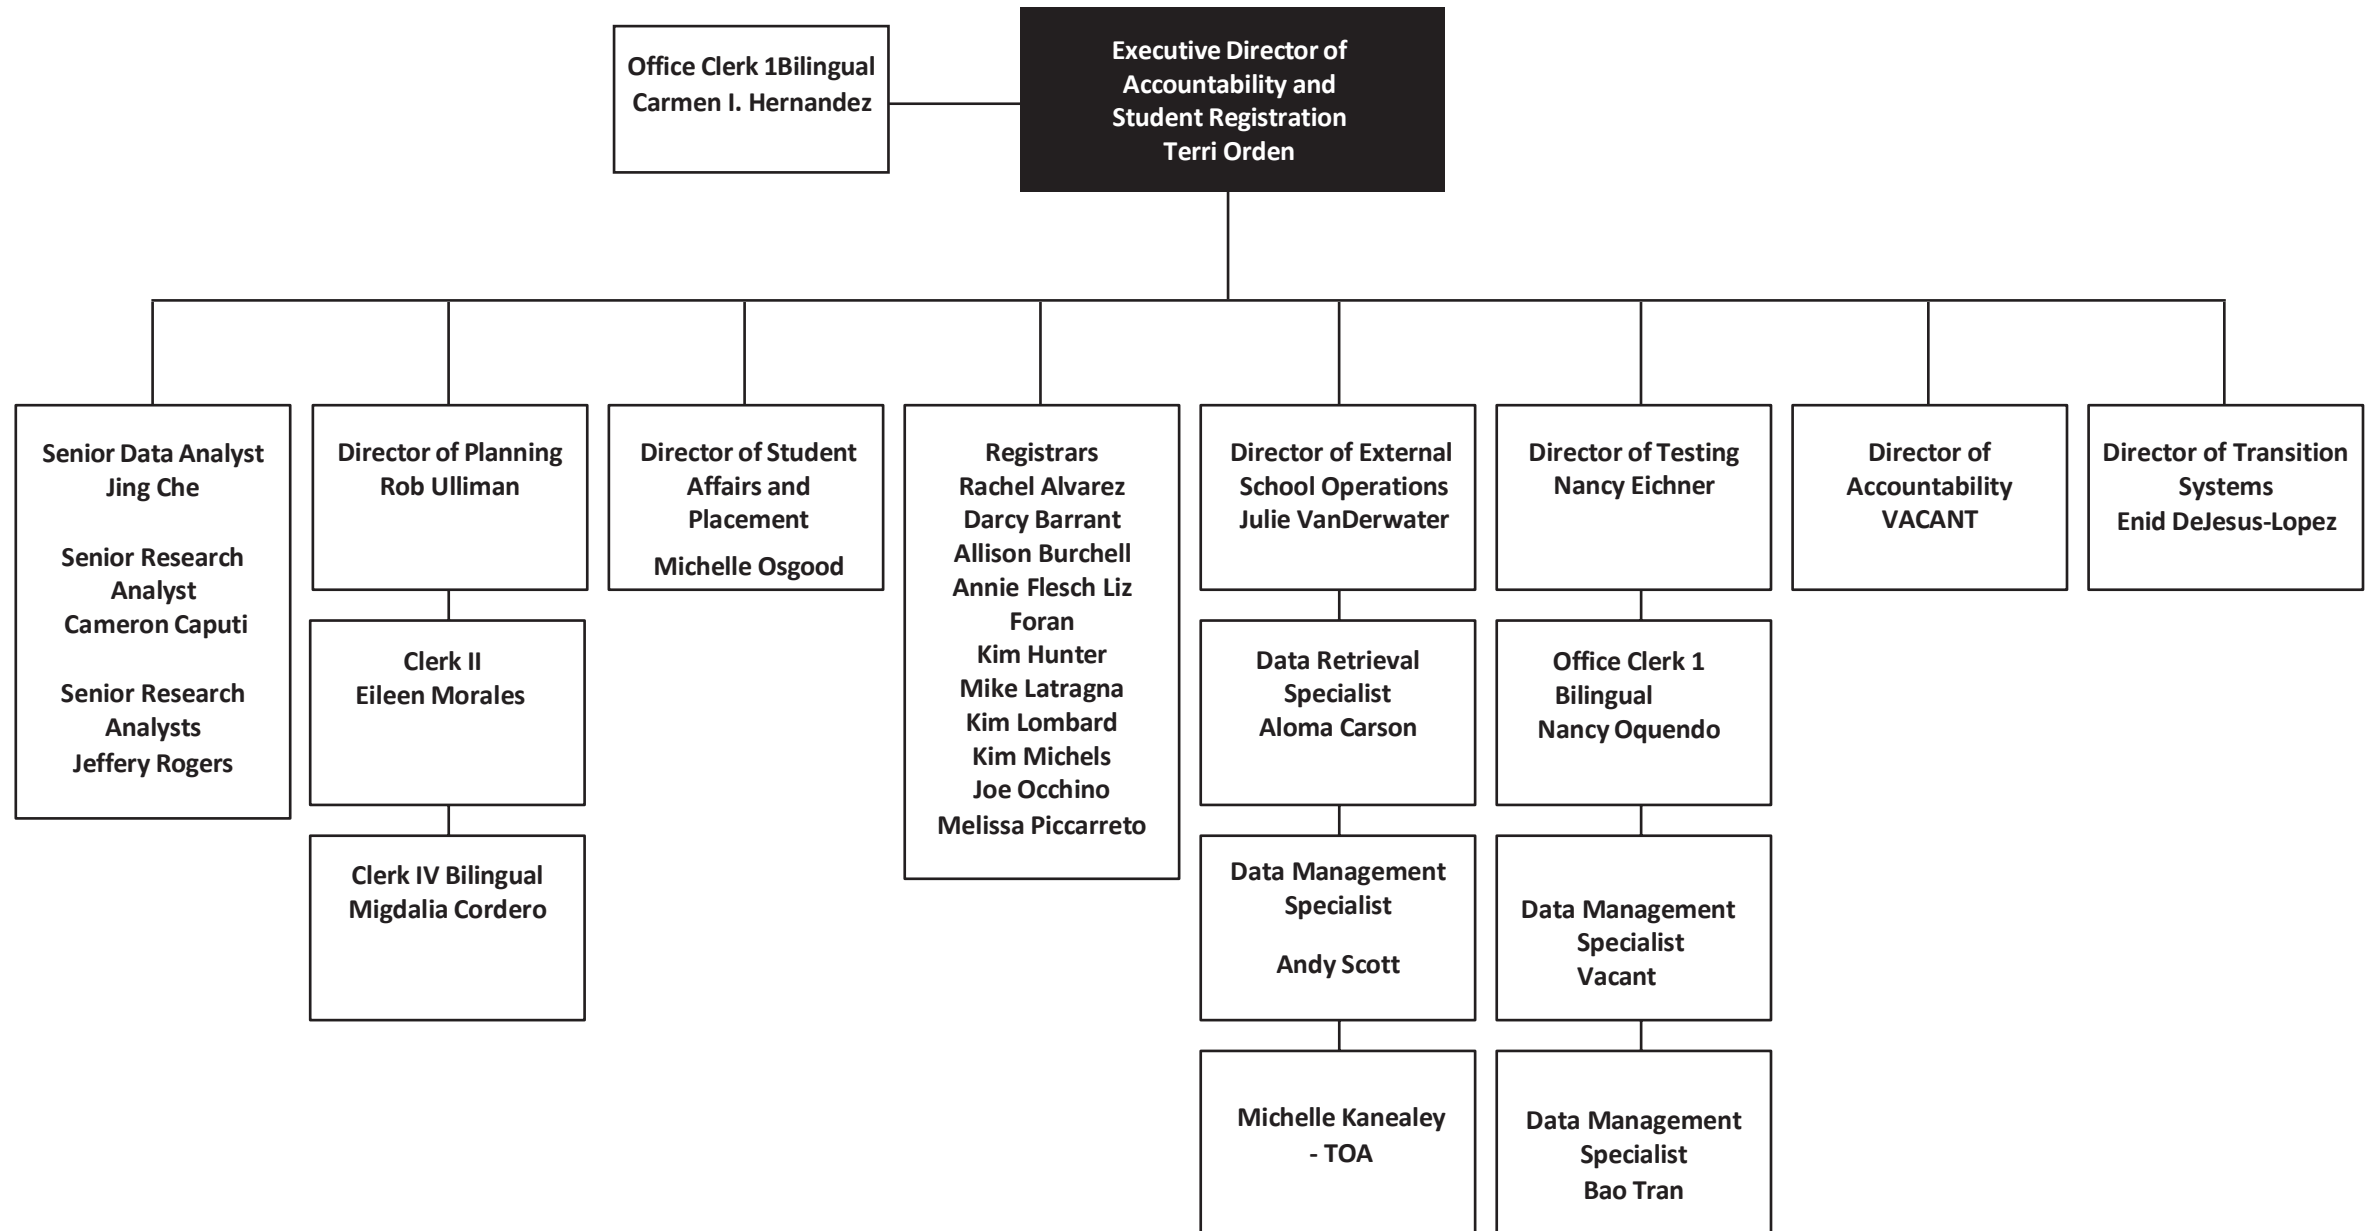

Rochester City School District - Office of Accountability