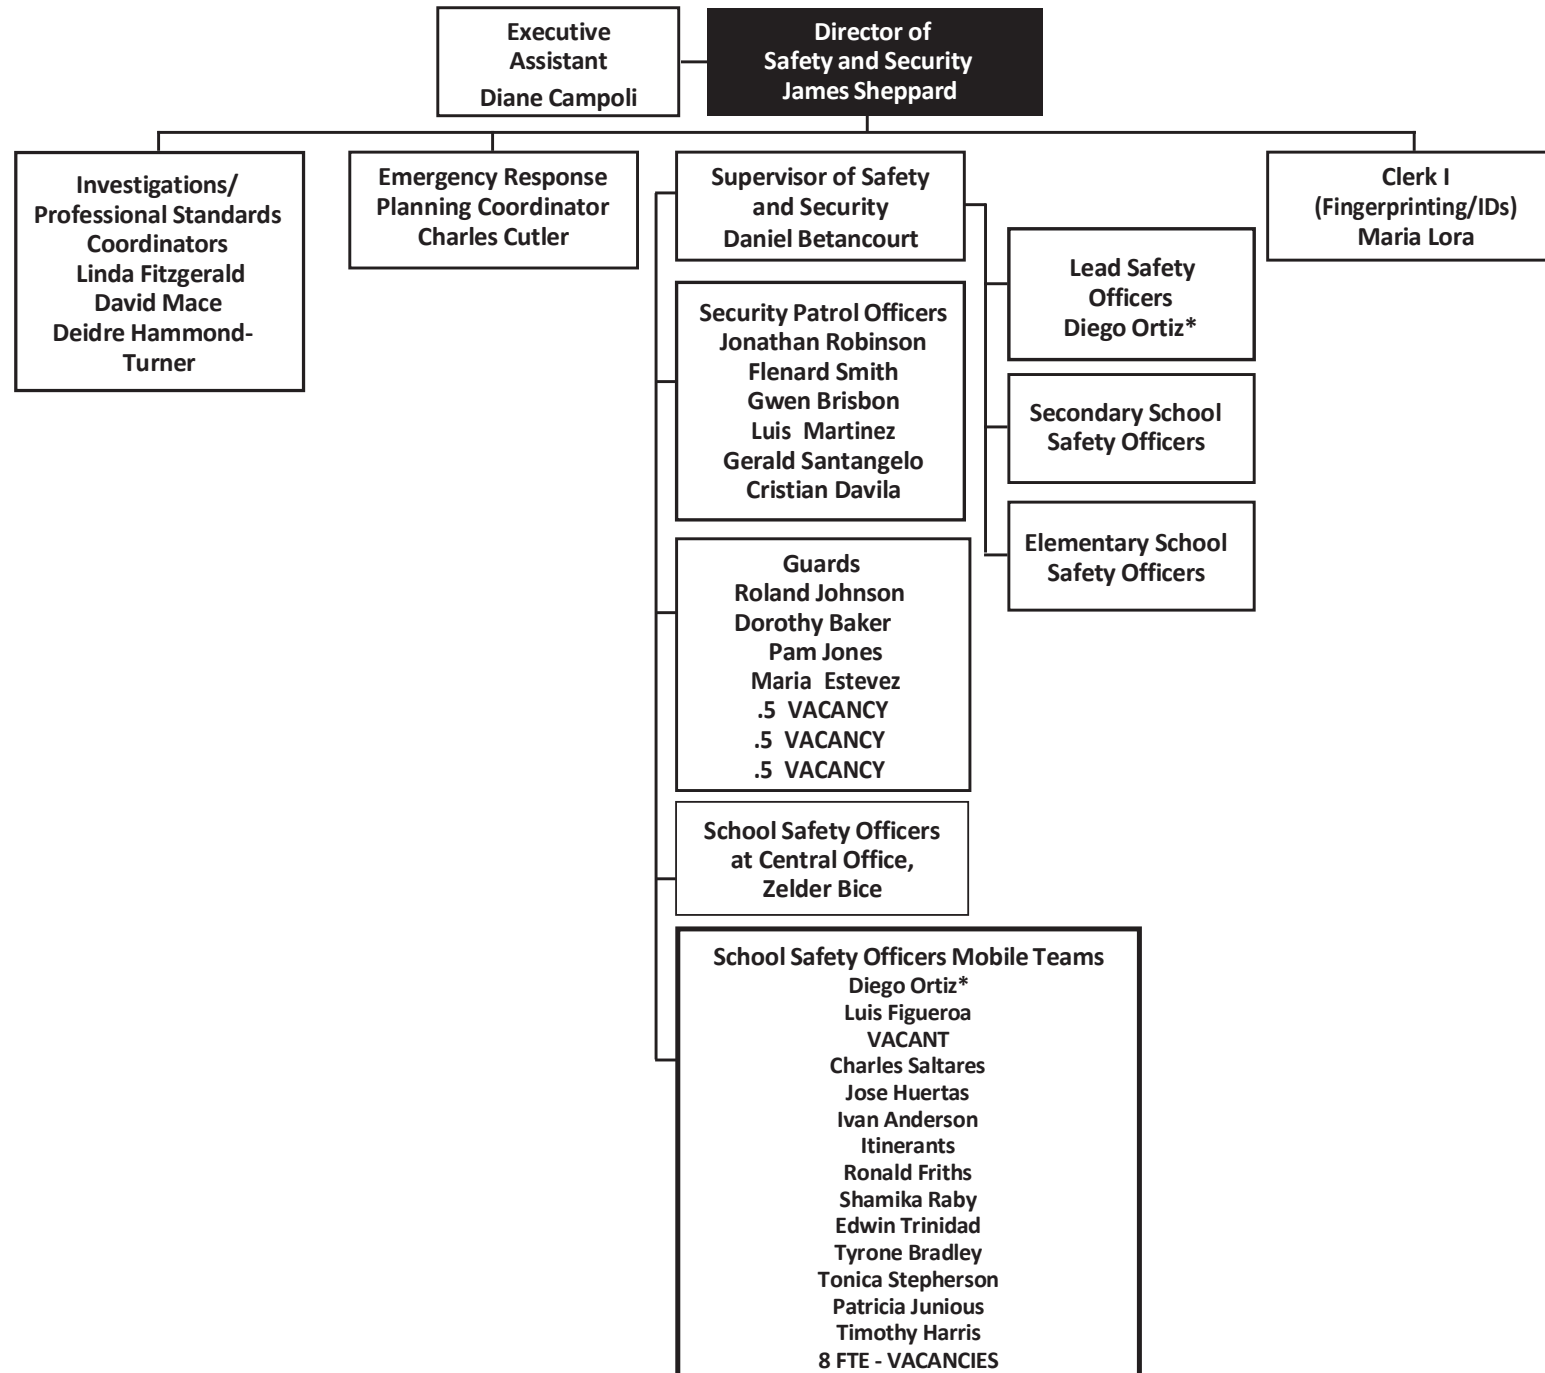

Rochester City School District - Department of Safety and Security