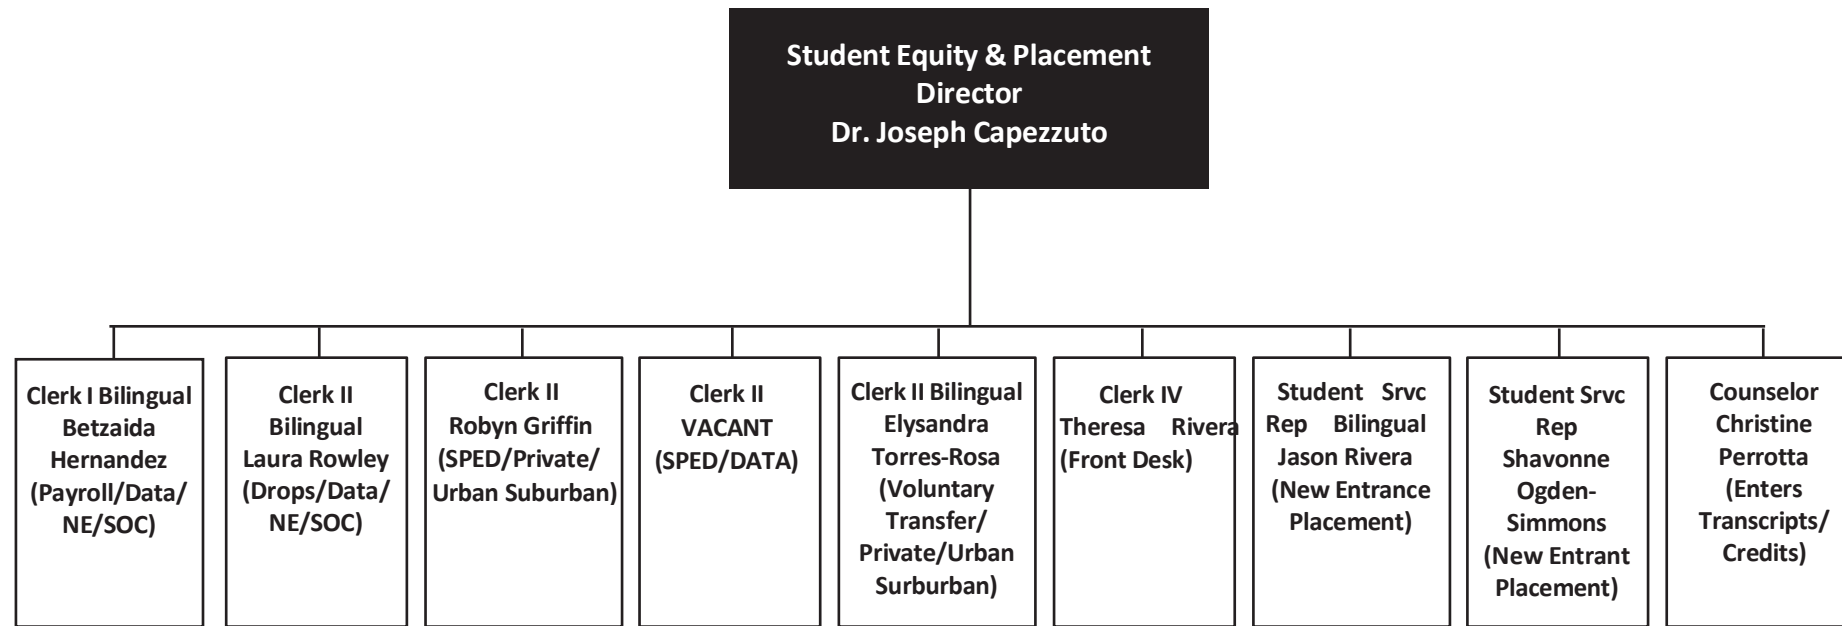

Rochester City School District - Student Equity and Placement