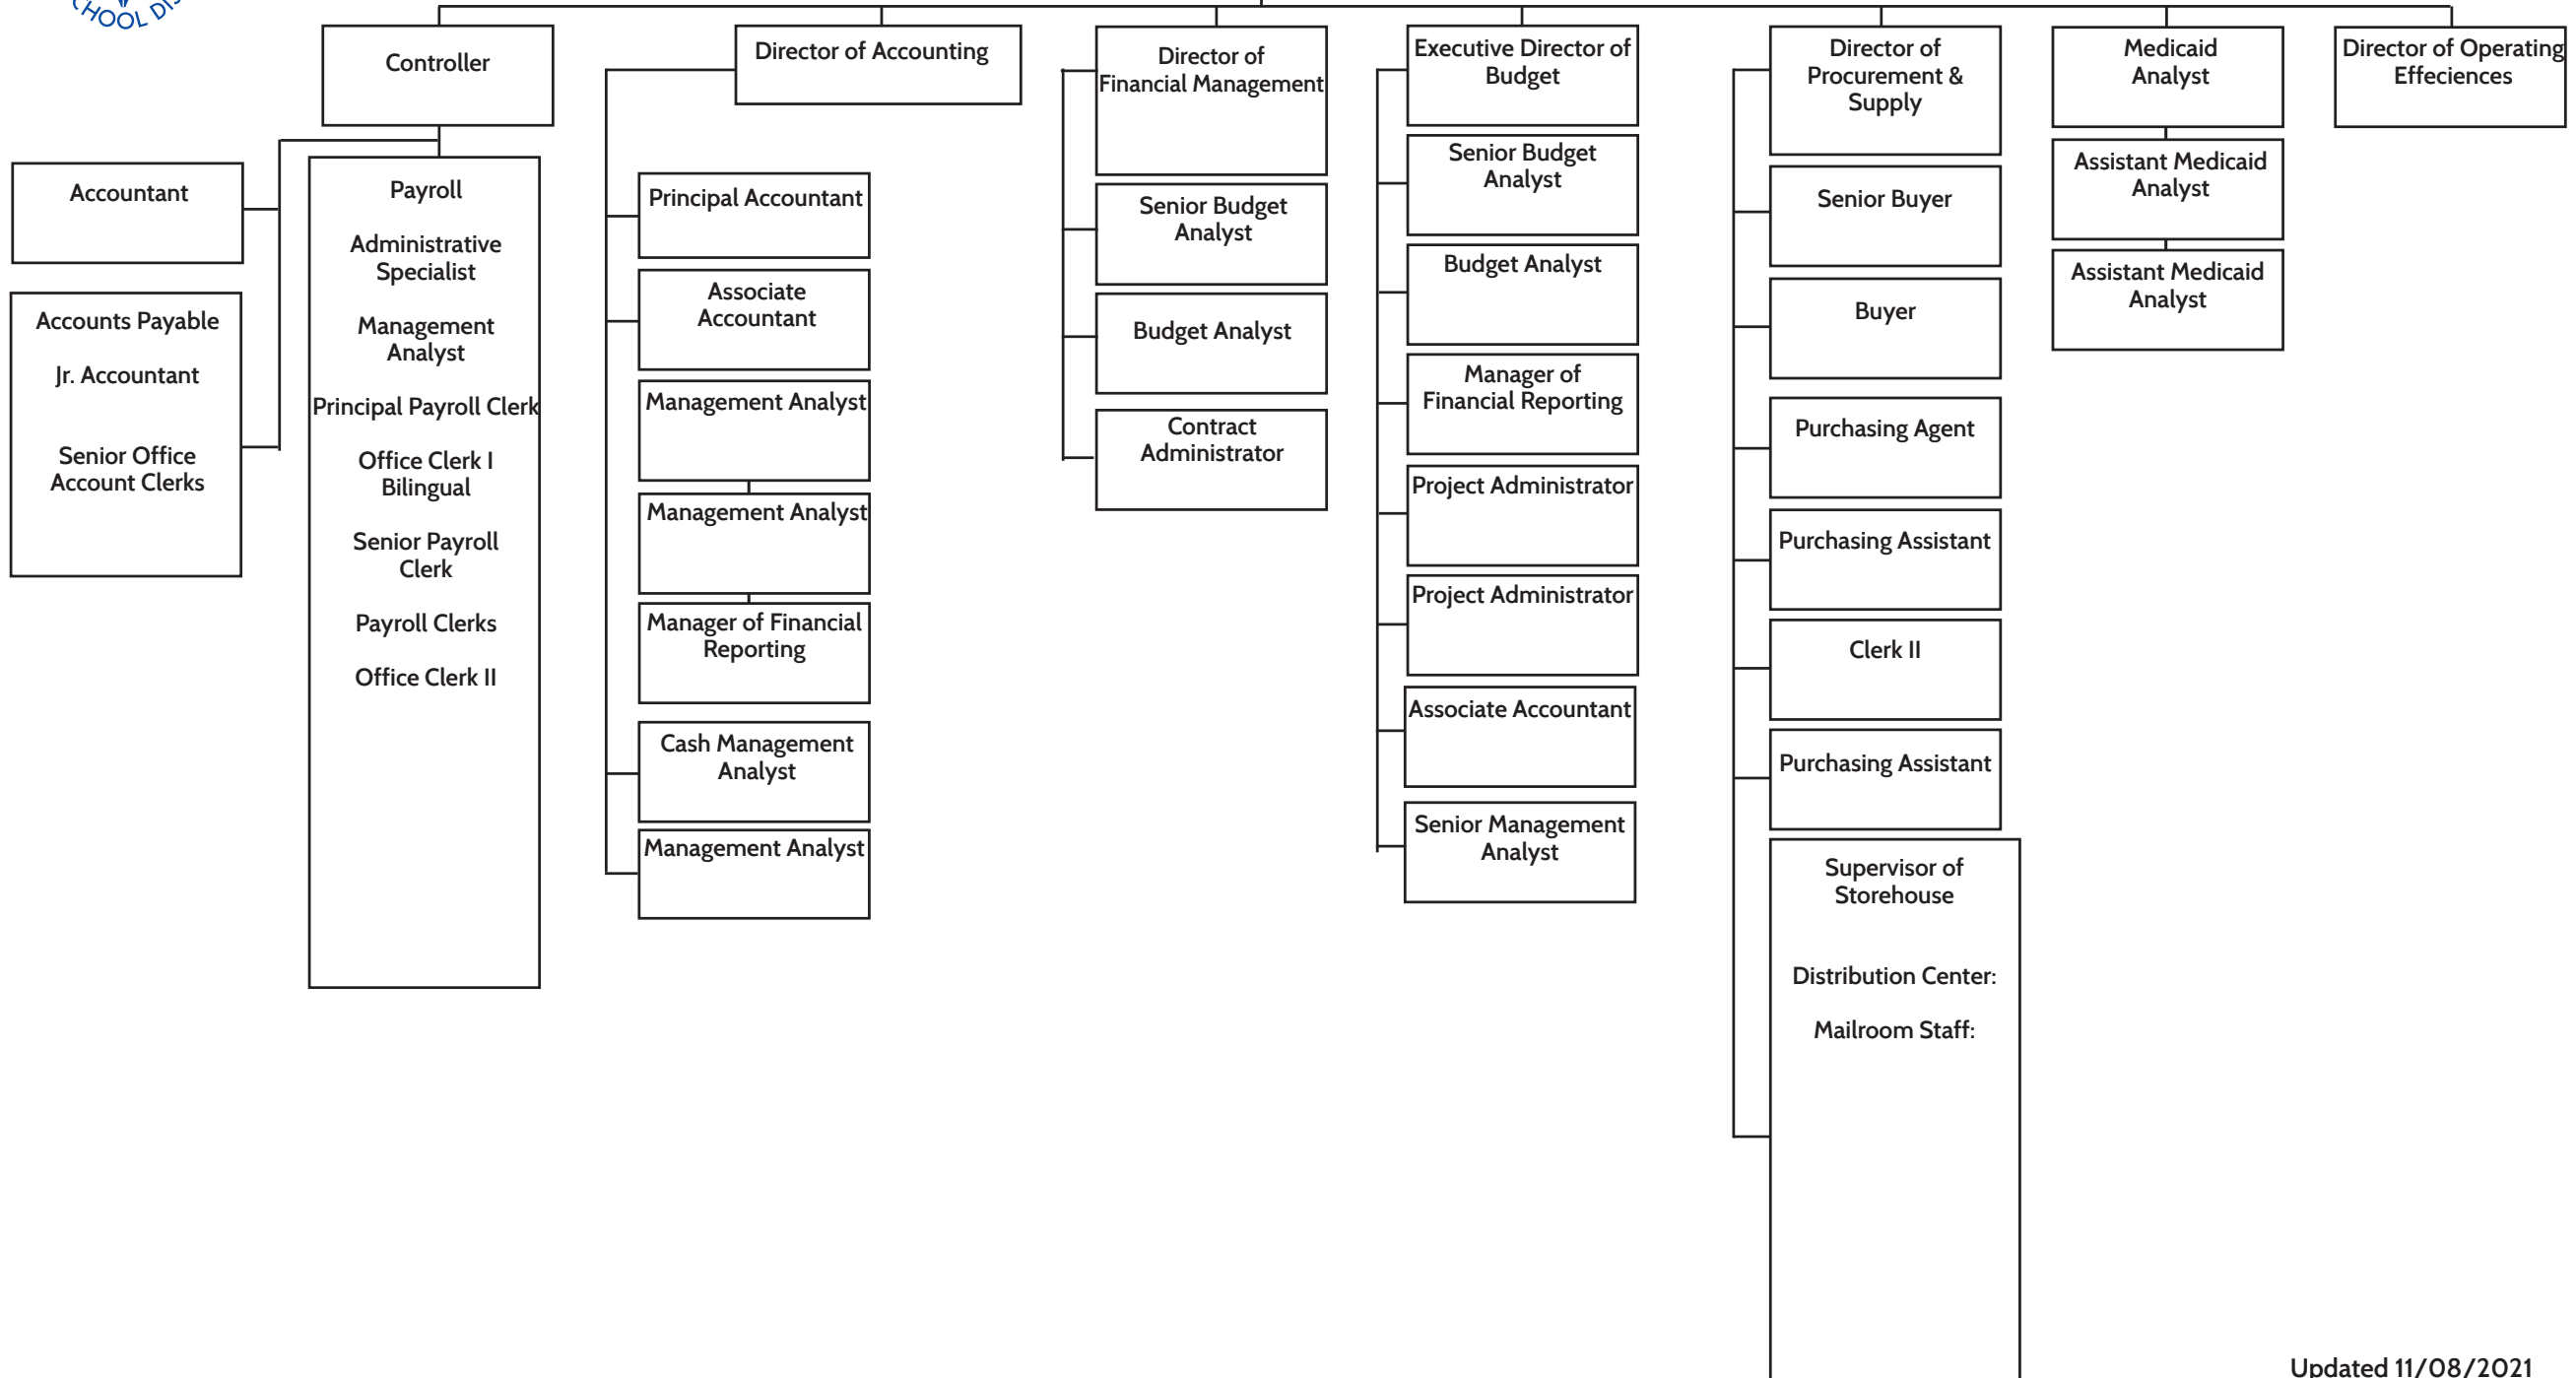

Rochester City School District Department of Finance

Chief Financial Officer