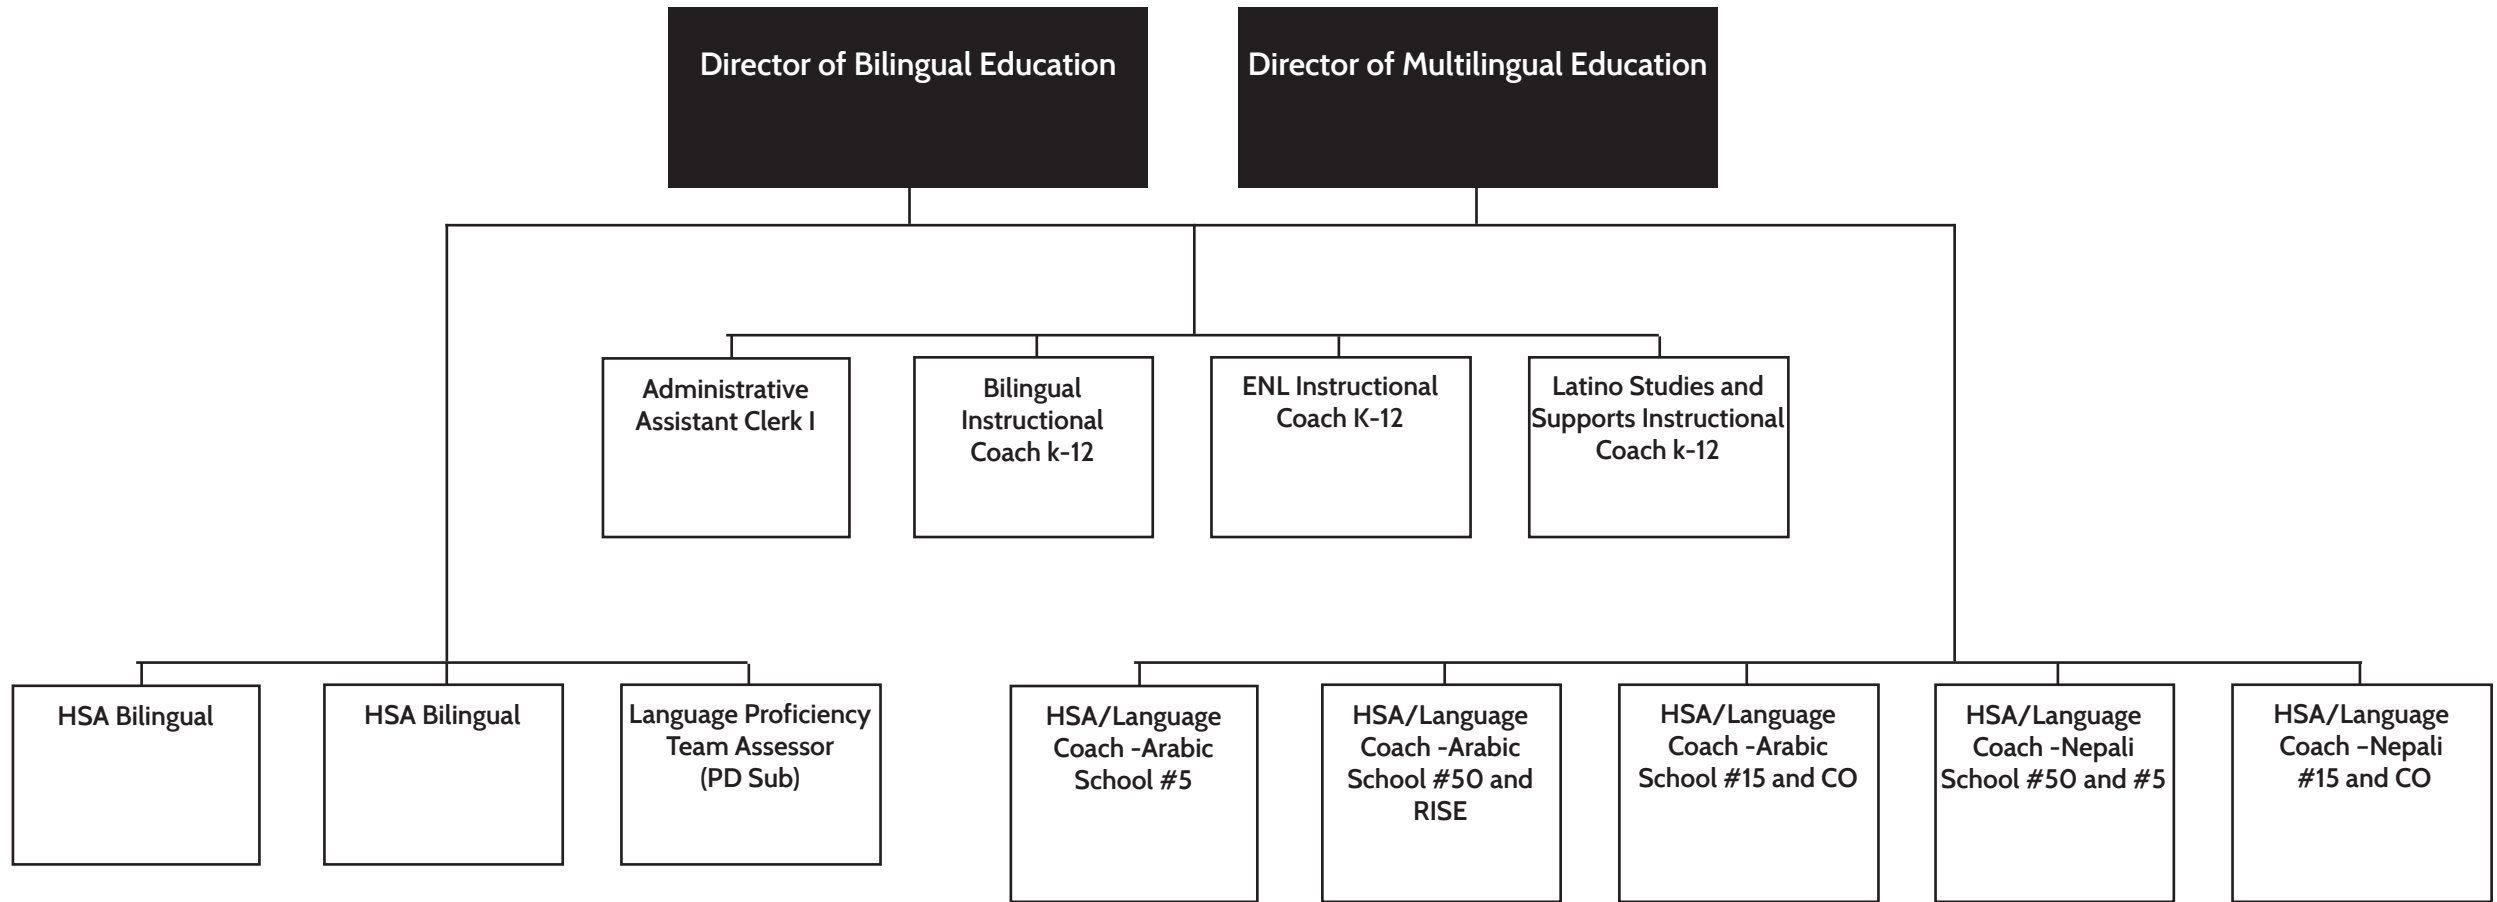

Rochester City School District - Department of Math

Rochester City School District - Department of ELA/Integrated Literacy

Rochester City School District - Office of Innovation

Rochester City School District - Department of Multilingual Education

Rochester City School District - Office of Accountability

Rochester City School District - Office of Grants and Program Accountability

Rochester City School District Department of Information Management & Technology

Rochester City School District - Department of Information Management & Technology

Instructional Technology, Virtual Academy, Help Desk, School Technicians

Rochester City School District - Department of Information Management & Technology