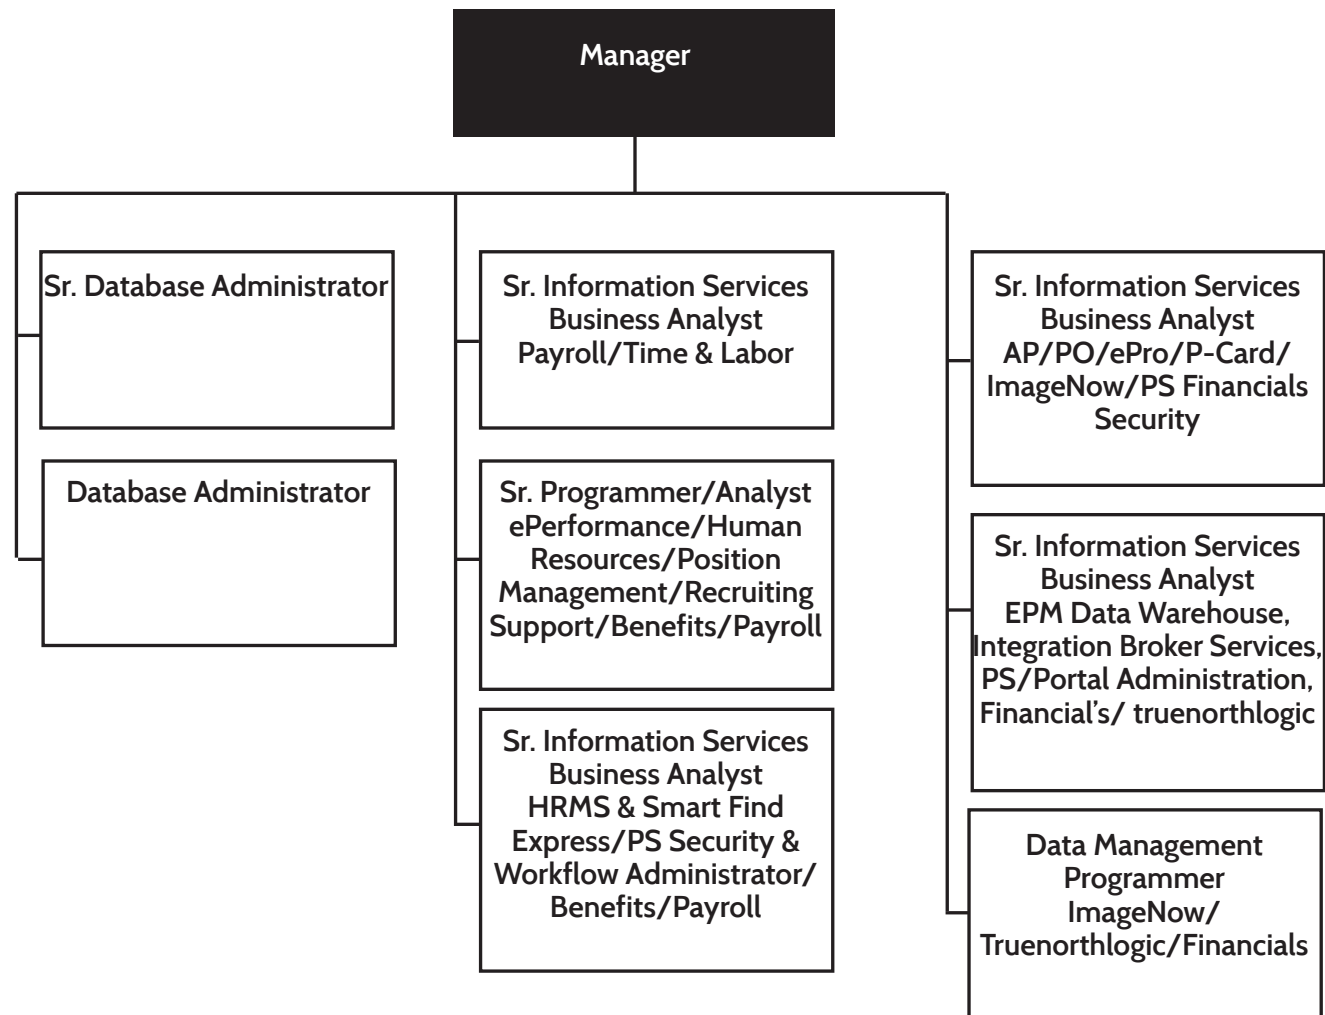

Rochester City School District Department of Information Management & Technology

Business Enterprise Applications