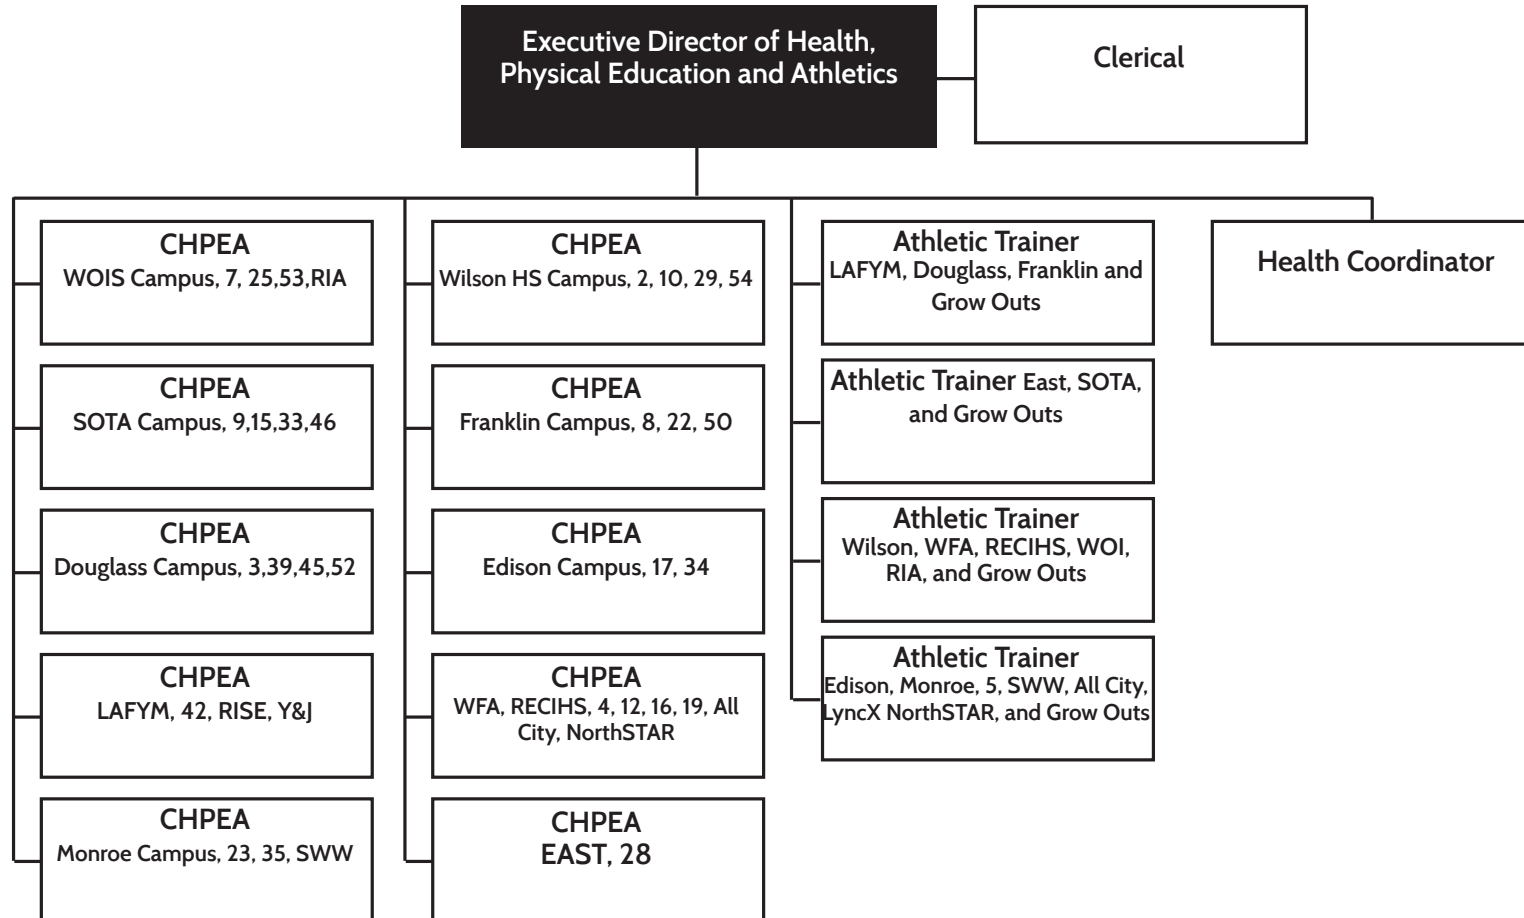

Rochester City School District - Department Teaching and Learning

Rochester City School District - Department Teaching and Learning

Rochester City School District - Department of Early Childhood Education

Rochester City School District - School Library Systems

Rochester City School District - Department of Health, Physical Education and Athletics

Rochester City School District - Office of Professional Learning