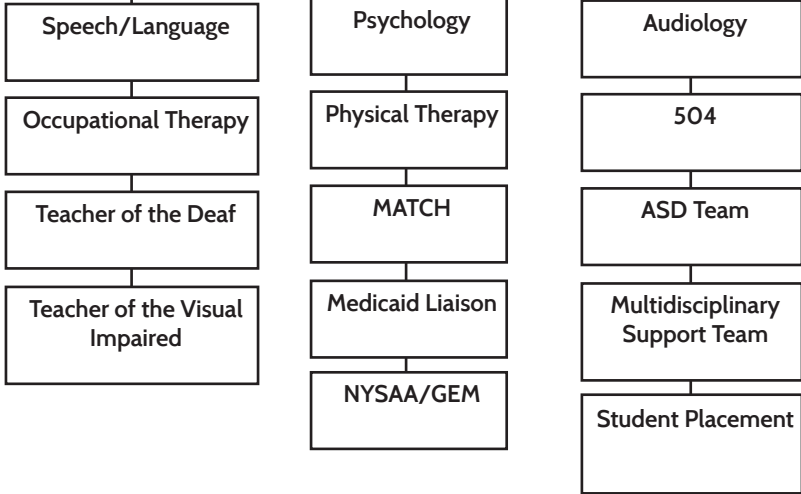

Rochester City School District - Department of Special Education

Rochester City School District - Department of Special Education

Acting Chief of Special Education and Specialized Programs

Related Services Departments