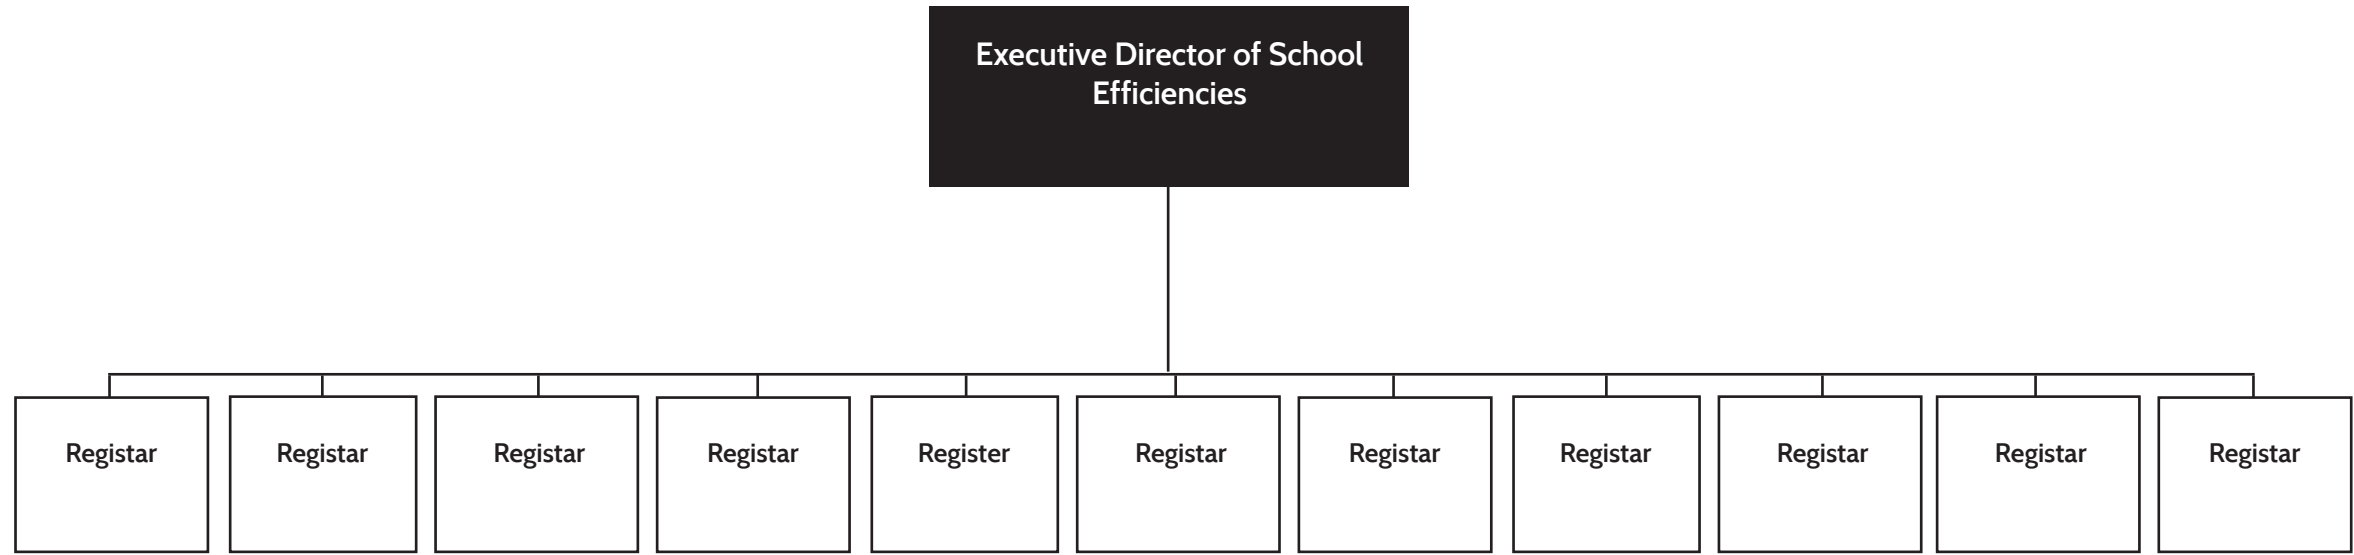

Rochester City School District - Department of School Efficiencies