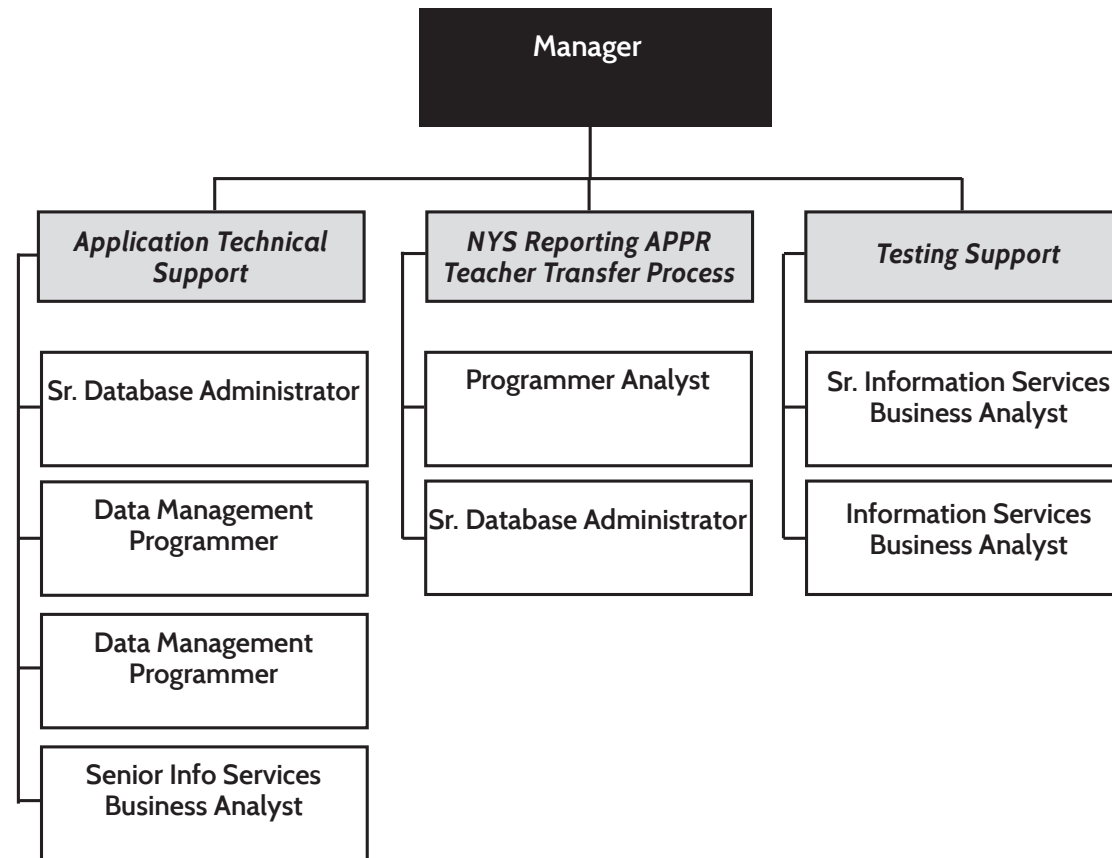

Rochester City School District - Department of Information Management & Technology

Instructional Technology, Virtual Academy, Help Desk, School Technicians

Rochester City School District - Department of Information Management & Technology

Network Infrastructure

Rochester City School District - Department of Information Management & Technology

Student Enterprise Applications

Rochester City School District Department of Information Management & Technology