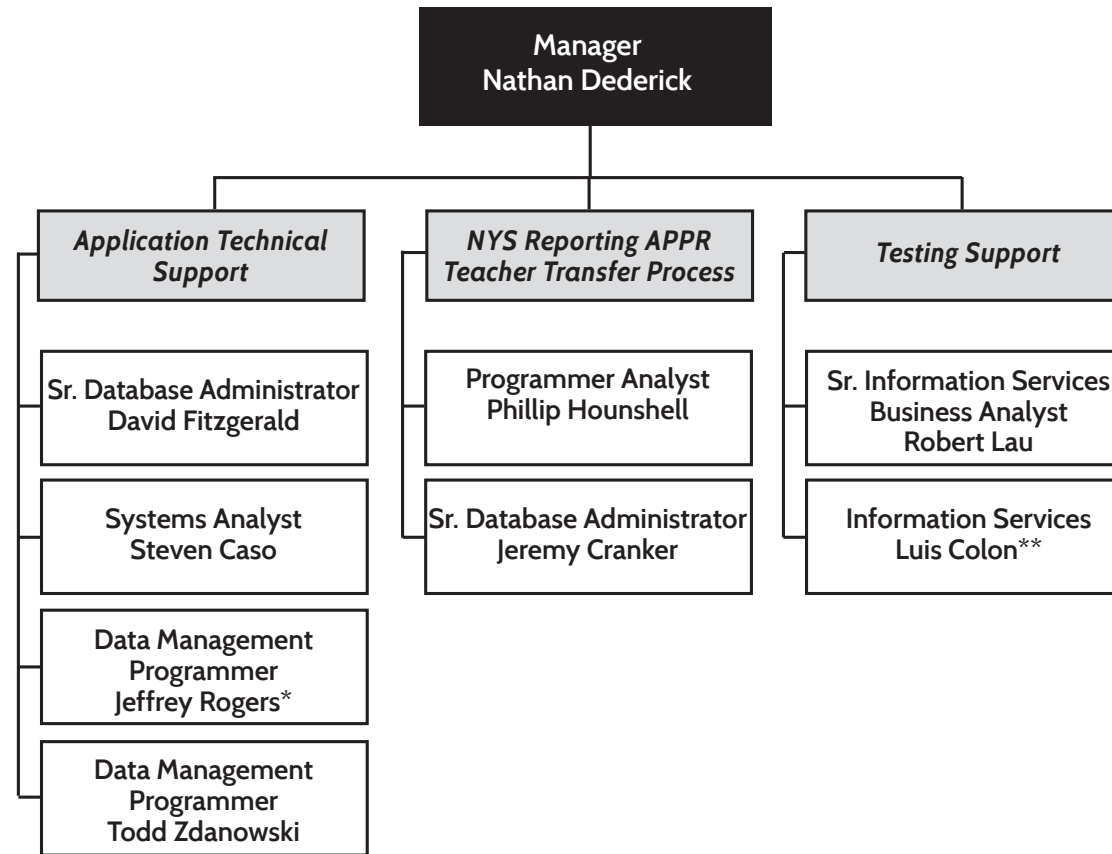

Rochester City School District - Department of Information Management & Technology

Student Enterprise Applications

* 0.5 FTE Supporting Transportation and Food Services

** 0.5 Supporting Application Development and Testing