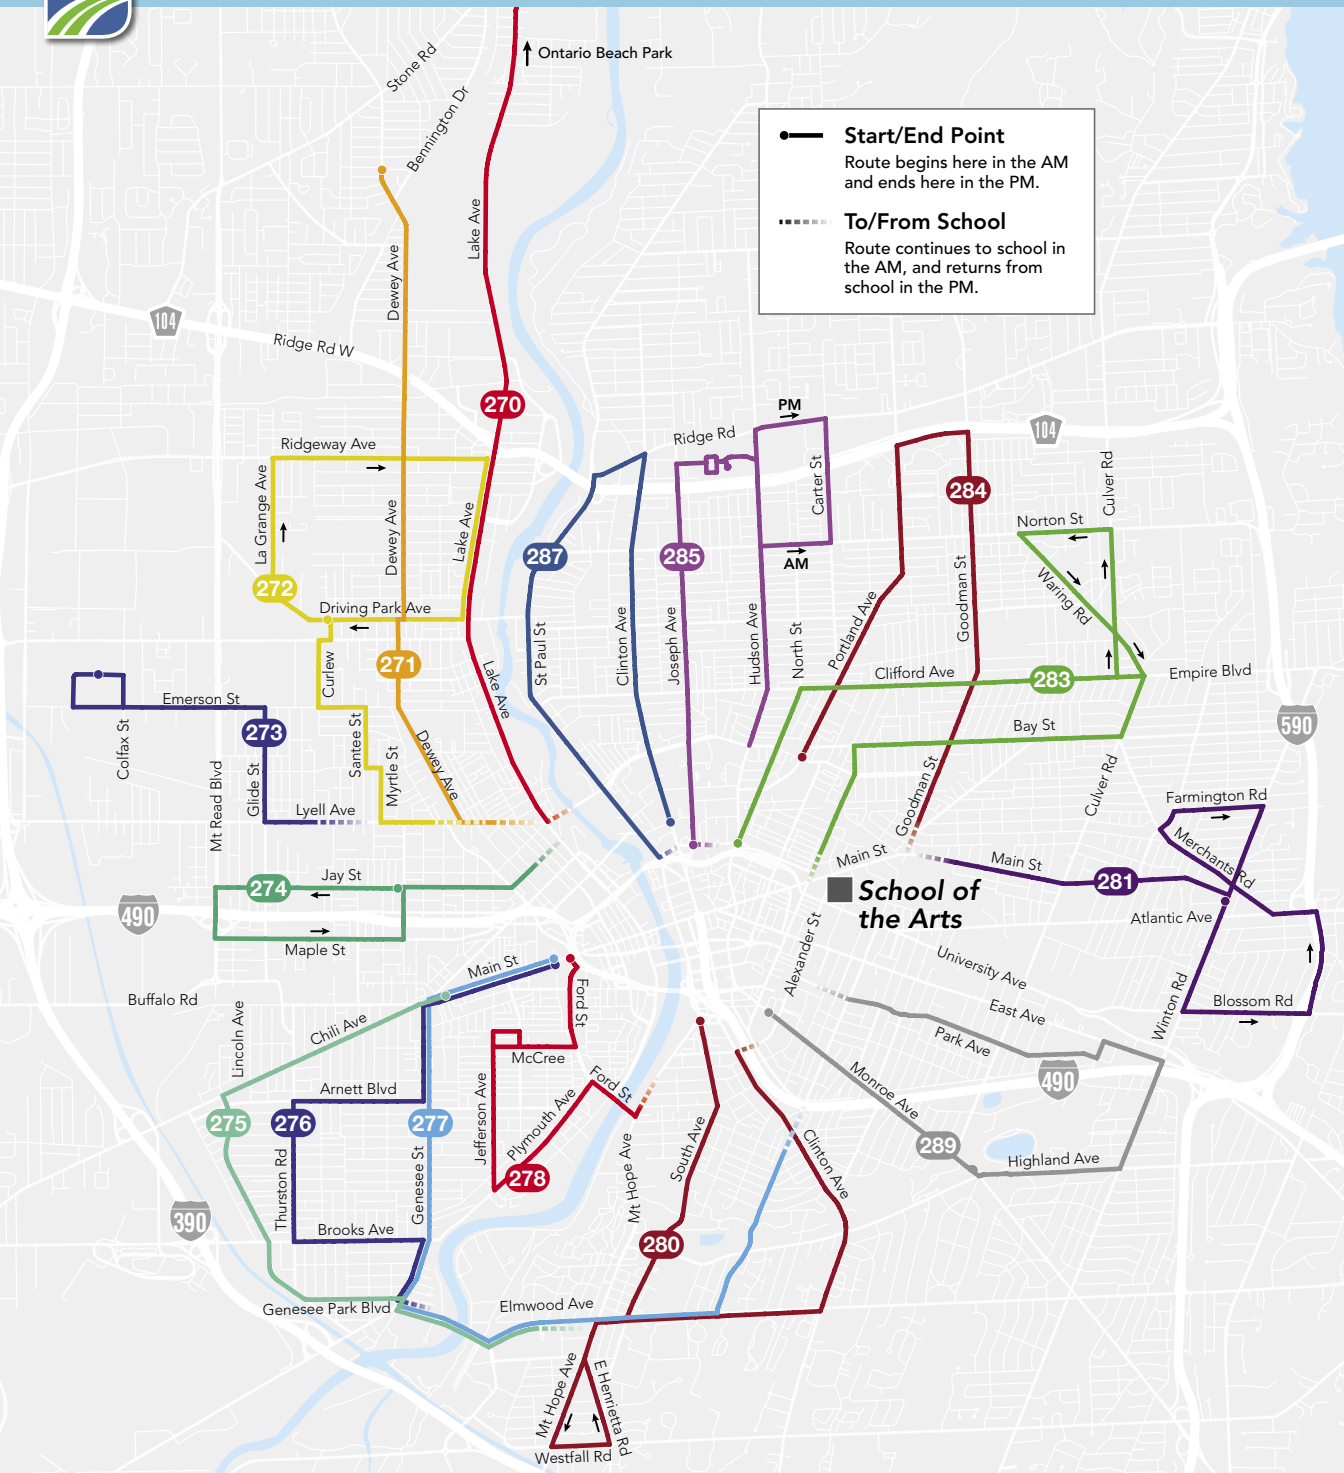

Route 289 School of the Arts/Park Ave

	AM	PM	ED
Monroe & Alexander/Linwood	7:44	4:11	12:41
Monroe & Highland	7:54	4:01	12:31
East & 1765 East/Probert	7:59	3:55	12:25
Park & Goodman	8:07	3:48	12:18
School of the Arts	8:15	3:40	12:10

School of the Arts Prince Street

Open to the Public

Effective January 2, 2023

Routes run Monday-Friday,
1/2/2023 - 6/22/2023

Neighborhood Direct Service (NDS) Routes operate on school days only

Routes Served

Start/End Point
Route begins here in the AM and ends here in the PM.

To/From School
Route continues to school in the AM, and returns from school in the PM.

How to Use RTS Neighborhood Direct Service

- Using the map, find the number of the route closest to your home.
- Look up your route's timetable on this page or the next. This will tell you when your bus will arrive.
- The times listed are the ones that the bus will arrive at that route's major locations. You may board at those stops or any RTS stop along the route.
- Be sure to be at your bus stop at least 5 minutes early! Look at the lighted sign on the front of the bus to make sure it matches your route.
- If you are an RCSD student, please show your RCSD ID to the Bus Operator when boarding. Then tap it on the right side of the oblong reader, listen for the beep, and take a seat.
- After school, board the bus that shows your route's number. RCSD students, be sure to show your RCSD ID to the Bus Operator and to tap it on the reader.

About Early Dismissals

Early Dismissal Dates: 3/3/2023 and 5/15/2023

On days the RCSD has early dismissals, RTS trips will leave schools at 12:10 PM.

Route 270 School of the Arts/Maplewood-Charlotte

	AM	PM	ED
Estes & Corrigan	7:38	4:16	12:46
Lake & Stonewood	7:46	4:08	12:38
Lake & Ridge	7:53	4:00	12:30
Lake & White	8:04	3:52	12:22
School of the Arts	8:15	3:40	12:10